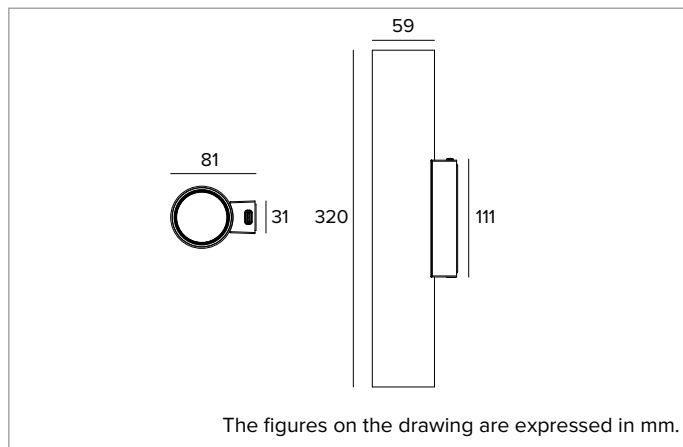

## 1T9954EL | LABEL 6 - Wall LED Wall-mounted fixture for direct/indirect light emission powered by mains voltage

	3000K	H(m)	D(m)	Emax(lx)
	Ra90		45°	
Fixture Power	19W	1	0.84	1619
Source Flux	2364lm	2	1.68	405
Fixture Flux	1757lm	3	2.52	180
Efficacy	92lm/W	4	3.35	101
TS1990	Imax=685cd/klm	Imax	1619cd	5
			4.19	65